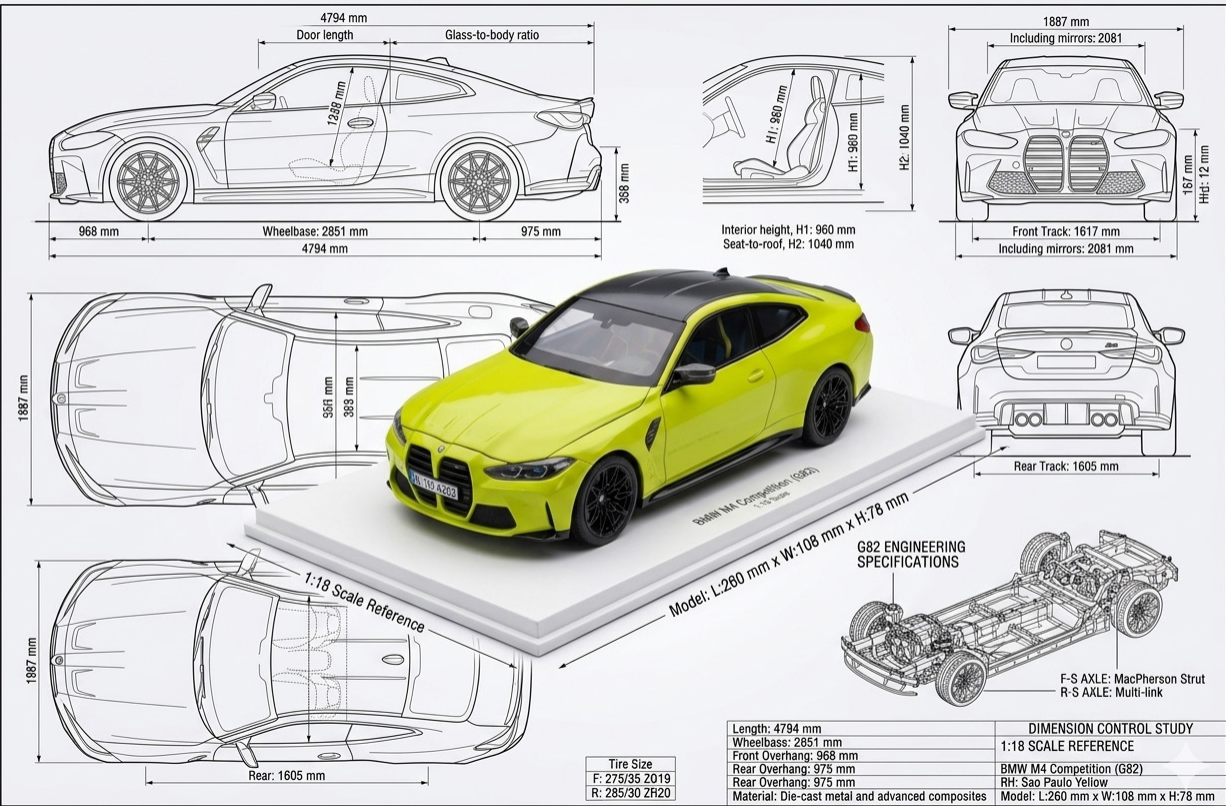

BMW Miniatur M4 (G82) 1:18

Capture the essence of high performance with this premium 1:18 scale BMW M4 Competition (G82) engineering study. Finished in factory-accurate Sao Paulo Yellow, this die-cast masterpiece is presented alongside precise technical schematics and dimensions.

Elevating the standard collectible into a sophisticated design statement, it is the ultimate showroom piece for the discerning automotive connoisseur.