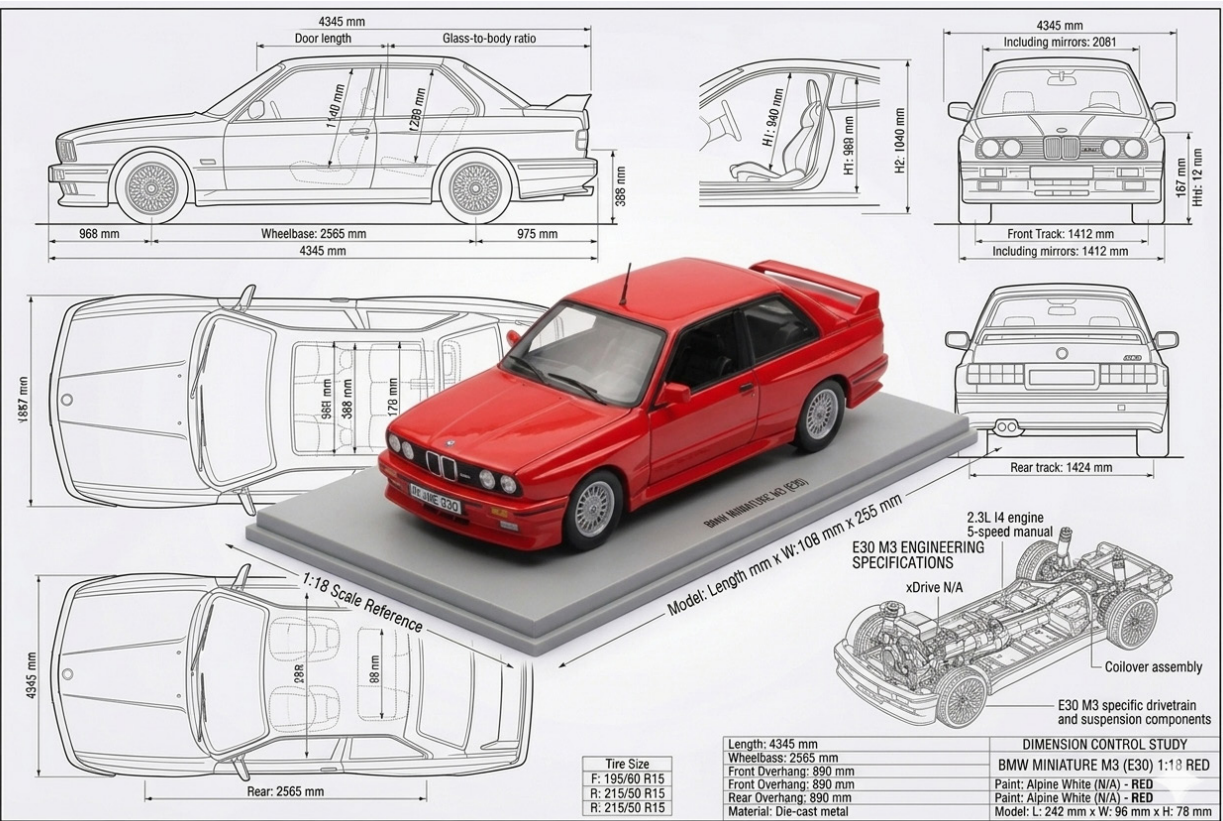

BMW MINIATURE M3 (E30)

1:18 RED

This meticulously detailed 1:18 scale miniature of the legendary BMW M3 (E30) captures the iconic sports sedan in its vibrant factory red finish.

Replicating the distinct "box flare" fenders, signature kidney grille, rear spoiler, and intricate cross-spoke wheels, it's a high-precision collectible for any enthusiast. The perfect desk or shelf centerpiece honoring a true automotive icon.