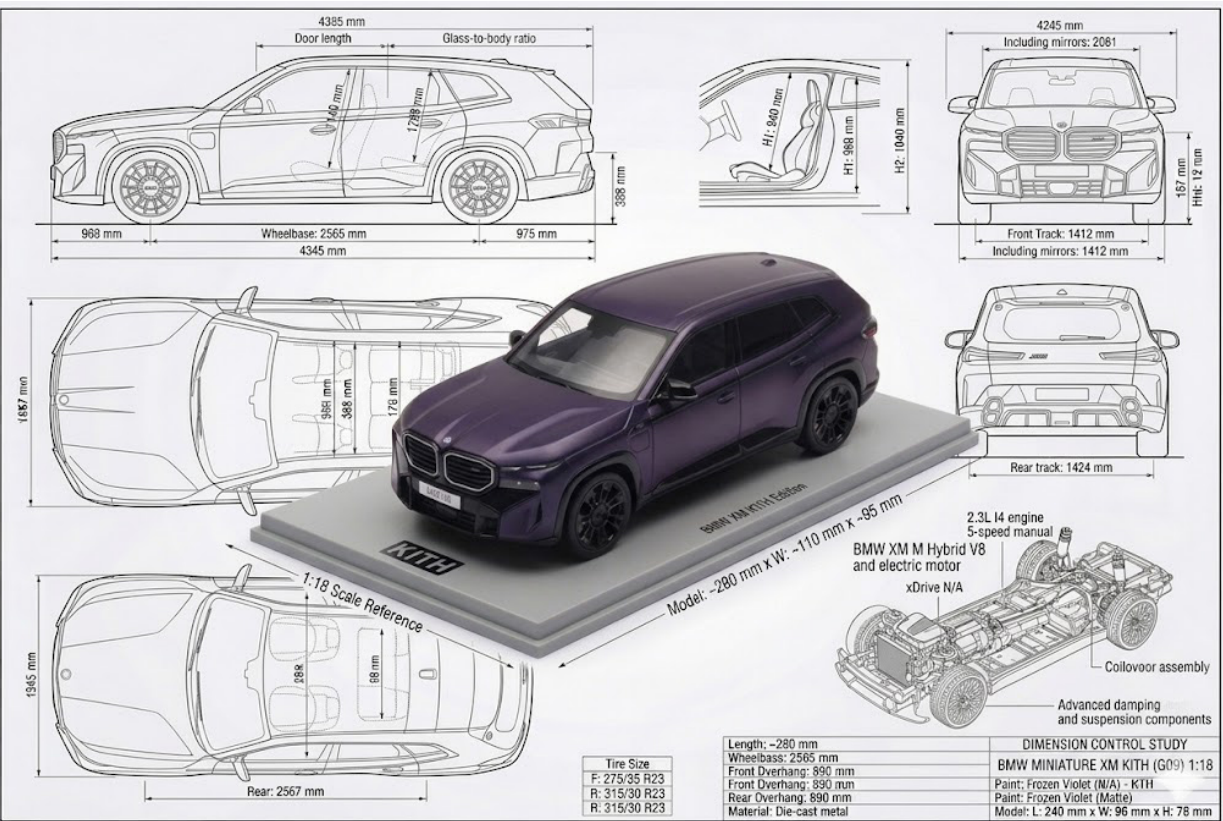

BMW MINIATURE XM KITH 1:18 FROZEN VIOLET

Unleash bold luxury with the BMW XM KITH Edition, meticulously replicated in stunning 1:18 scale. Wrapped in the exclusive, matte Frozen Violet finish, this die-cast masterpiece captures the hybrid SUV's aggressive lines, signature kidney grille, and imposing presence.

A perfect fusion of high fashion and high performance, it's the ultimate collector's statement piece.