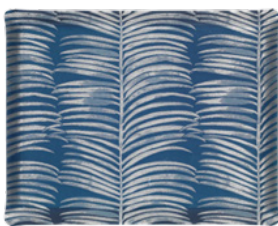

The Opinel Santoku Knife

The Opinel Les Forgés 1890 Santoku Knife embodies the pinnacle of French cutlery craftsmanship.

Designed for optimal balance and control of the knife.

Handle made of beechwood.

MR CODE : LPB61

1,375,000 

LSA GLASS JUG

A mouth-blown glass jug or decanter with a curved shape, pierced while molten to create handle.

Capacity: 1.2Lt

MR CODE :LBP62

600,000 

LSA GLASS VASE

A mouth-blown glass vase with thick, cylindrical walls which flare towards the rim.

Designed for bouquets or large blooms.

Height : 22cm

MR CODE :LPB63

525,000 

Platex - Acrylic tray

Platex - Acrylic tray "tribal bleu marine".

Not suitable for dishwasher.

Dimension: 46x36cm